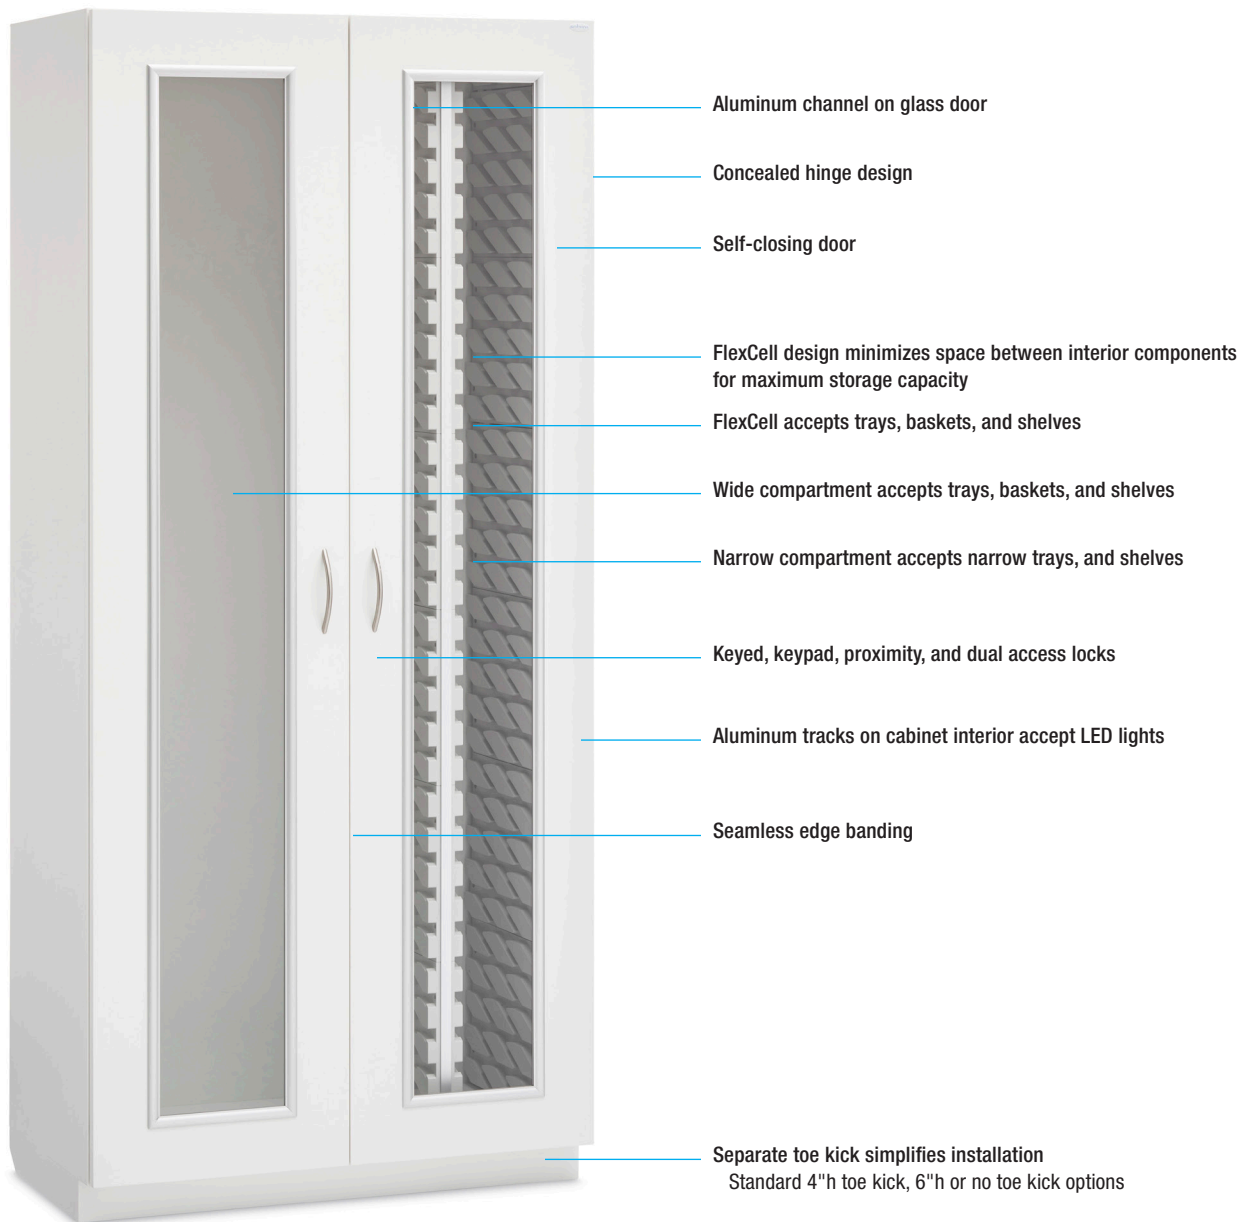

## Evolve Cabinet with FlexCell, Offset Column, and Hinged Door

Evolve modular cabinets and casework create a flexible storage system that organizes a hospital's most supply-intensive departments. A clean design and tight construction offer a refined aesthetic and support infection prevention efforts.

The 40"-wide, 19.25"-deep, 84"-high cabinet includes a wide and narrow compartment. The FlexCell interior provides a durable and cleanable reconfigurable system of trays, baskets, and shelves in the wide compartment and a narrow tray in the narrow compartment. Material choices include compression board with a melamine or specified laminate surface, stainless steel, or nonporous AireCore with Glacier White finish, Brushed Aluminum finish, or specified laminate surface. Cabinet has a 4"-high toe kick.

# Evolve Cabinet with FlexCell, Offset Column, and Hinged Door

---