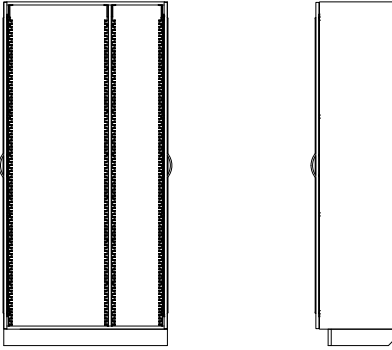

Evolve Cabinet with FlexCell, Offset Column, and Hinged Door

Dimensions (Dimensions are nominal)

Exterior (interior):

40"w x 19.25"d x 84"h (22.5"w compartment and 10.75"w compartment x 16.75"d x 78.5"h) (shown)

Cabinet with 6" toe kick is 86"h; cabinet with no toe kick is 80"h

Interior Configuration:

50 FlexCells per compartment, 100 total

Options

- Wide compartment accepts trays, baskets, and shelves; narrow compartment accepts narrow trays, and shelves
- Keyed, keypad, proximity, and dual access locks
- Sloped top
- 6" toe kick or no toe kick