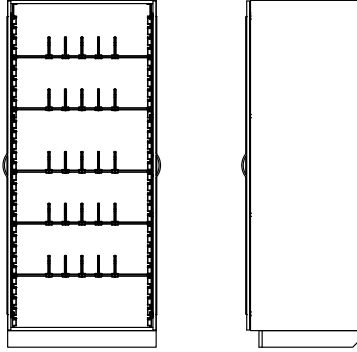

The 84"-high cabinet comes in 3 widths and 2 depths. It has tempered glass doors. Material choices include compression board with a melamine or specified laminate surface, stainless steel, or nonporous AireCore with Glacier White finish, Brushed Aluminum finish, or specified laminate surface. The FlexCell interior provides a durable and cleanable reconfigurable system for shelves. Cabinet has a 4"-high toe kick.

Evolve Cabinet with Divided Shelves and Hinged Door

Dimensions (Dimensions are nominal)

Exterior (interior):

18.75"w x 27.25"d x 84"h (14.5"w x 24.75"d x 78.5"h)

26.75"w x 19.25"d x 84"h (22.5"w x 16.75"d x 78.5"h)

36"w x 19.25"d x 84"h (31.75"w x 16.75"d x 78.5"h)

36"w x 27.25"d x 84"h (31.75"w x 24.75"d x 78.5"h) (shown)

Cabinet with 6" toe kick is 86"h; cabinet with no toe kick is 80"h

Interior Configuration:

18.75"w cabinet includes 5 single-compartment shelves with 10 shelf dividers

26.75"w cabinet includes 5 single-compartment shelves with 15 shelf dividers

36"w cabinet includes 5 double-compartment shelves with 25 shelf dividers

50 FlexCells

Options

- Door can be hinged on right or left side of 18.75"w and 26.75"w cabinet
- Keyed, keypad, proximity, and dual access locks
- Sloped top
- 6" toe kick or no toe kick