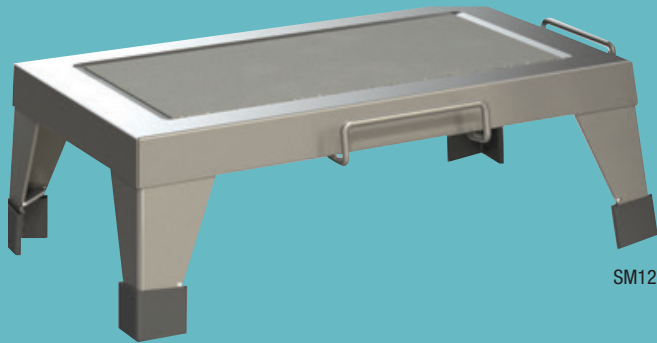

One-Step Step Stools

Designed with safety in mind,
our step stools are tip-resistant
and heavy-duty.

SM121805STEP

SMSTEPDOLLY

Single step stools can connect together to create a large, secure platform. The optional roll-around transport cart allows for easy transportation and storage of up to five single step stools.

For more information or to place an order, contact InnerSpace Customer Service at 888-435-2256 or cs@innerspacehealthcare.com.

Standard Features

- Heavy-duty, stainless steel construction
- Tip-resistant
- Corrugated, black rubber top surface
- Rubber floor tips
- Single-step stools are stackable and can connect together to form a large platform

Optional Features

- Easy-roll transport cart with four swiveling casters (two locking). Available for single step stools. Holds up to five single step stools

Product Number	Dimensions
SM121805STEP	18"w x 12"d x 6.25"h
SMSTEPDOLLY	20"w x 19"d x 35"h